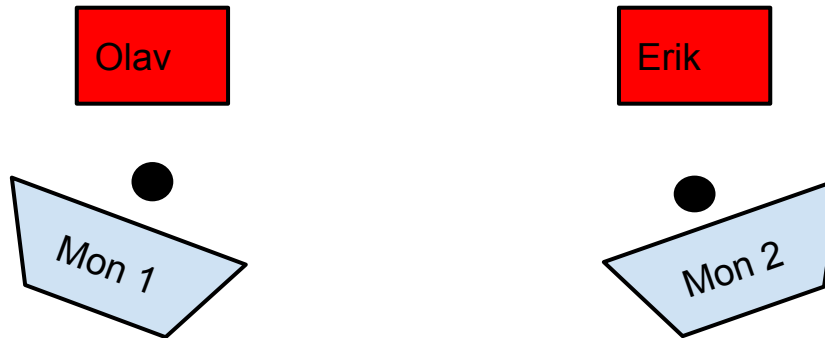

● = Mic-stand

■ = Chair without arm rests

## Rydvall/Mjelva stageplot

Audience

Line 1: Own DPA 4099 Olav. (48V)

Line 2: Own DPA 4099 Erik. (48V)

Line 3 and 4: Vocal mic for talking. SM58 or same standard.